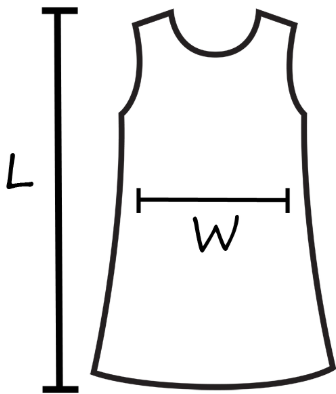

## ADULT FEMALE T-SHIRT SIZE CHART & TEMPLATE

Size	XS	S	M	L	XL	XXL
Chest Width (cm)	41.5	44	46.5	49.5	52.5	55.5
Length (cm)	56	57.5	60	62	64	66
Download						

## ADULT MALE T-SHIRT SIZE CHART & TEMPLATE

Size	XS	S	M	L	XL	XXL
Chest Width (cm)	43.5	46.5	49.5	52.5	56.5	60.5
Length (cm)	62	64	67	70	73	75
Download						

## CHILDREN DRESS SIZE CHART & TEMPLATE

Size	3	5	7	9	11	13
Width (cm)	28	30.5	33	34	35.5	41
Length (cm)	53	55.5	63	68	71	80
Age	3-4	5-6	7-8	9-10	11-12	13-14
Download						

## ADULT DRESS SIZE CHART & TEMPLATE

Size	XS	S	M	L	XL	XXL
Width (cm)	41	43	45	48	51	54
Length (cm)	84	86	88	90	92	94
Download	