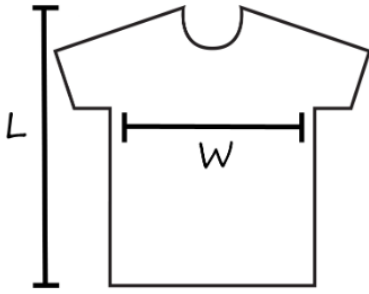

## CHILDREN T-SHIRT SIZE CHART & TEMPLATE

Size	3	5	7	9	11	13
Width (cm)	28	32	36	38	41	46
Length (cm)	36	43	46	48.5	53.5	58.5
Age	3-4	5-6	7-8	9-10	11-12	13-14
Download						

## ADULT FEMALE T-SHIRT SIZE CHART & TEMPLATE

Size	XS	S	M	L	XL	XXL
Chest Width (cm)	41.5	44	46.5	49.5	52.5	55.5
Length (cm)	56	57.5	60	62	64	66
Download						

## ADULT MALE T-SHIRT SIZE CHART & TEMPLATE

Size	XS	S	M	L	XL	XXL
Chest Width (cm)	43.5	46.5	49.5	52.5	56.5	60.5
Length (cm)	62	64	67	70	73	75
Download						

## CHILDREN DRESS SIZE CHART & TEMPLATE

Size	3	5	7	9	11	13
Width (cm)	28	30.5	33	34	35.5	41
Length (cm)	53	55.5	63	68	71	80
Age	3-4	5-6	7-8	9-10	11-12	13-14
Download						