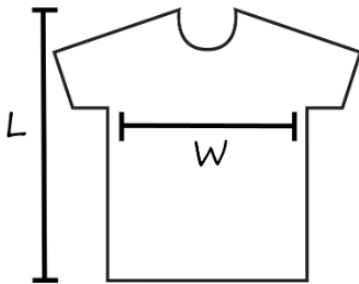

## CHILDREN T-SHIRT SIZE CHART & TEMPLATE

Size	3	5	7	9	11	13
Width (cm)	28	32	36	38	41	46
Length (cm)	36	43	46	48.5	53.5	58.5
Age	3-4	5-6	7-8	9-10	11-12	13-14
Download						

## ADULT FEMALE T-SHIRT SIZE CHART & TEMPLATE

Size	XS	S	M	L	XL	XXL
Chest Width (cm)	41.5	44	46.5	49.5	52.5	55.5
Length (cm)	56	57.5	60	62	64	66
Download						

## ADULT MALE T-SHIRT SIZE CHART & TEMPLATE

Size	XS	S	M	L	XL	XXL
Chest Width (cm)	43.5	46.5	49.5	52.5	56.5	60.5
Length (cm)	62	64	67	70	73	75
Download						

## CHILDREN DRESS SIZE CHART & TEMPLATE

Size	3	5	7	9	11	13
Width (cm)	28	30.5	33	34	35.5	41
Length (cm)	53	55.5	63	68	71	80
Age	3-4	5-6	7-8	9-10	11-12	13-14
Download						