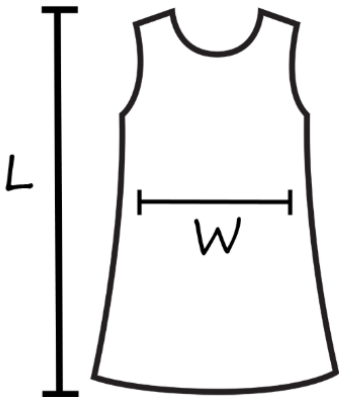

## ADULT FEMALE T-SHIRT SIZE CHART & TEMPLATE

Size	XS	S	M	L	XL	XXL
Chest Width (cm)	41.5	44	46.5	49.5	52.5	55.5
Length (cm)	56	57.5	60	62	64	66
Download						

## ADULT MALE T-SHIRT SIZE CHART & TEMPLATE

Size	XS	S	M	L	XL	XXL
Chest Width (cm)	43.5	46.5	49.5	52.5	56.5	60.5
Length (cm)	62	64	67	70	73	75
Download						

## CHILDREN DRESS SIZE CHART & TEMPLATE

Size	3	5	7	9	11	13
Width (cm)	28	30.5	33	34	35.5	41
Length (cm)	53	55.5	63	68	71	80
Age	3-4	5-6	7-8	9-10	11-12	13-14
Download						

## ADULT DRESS SIZE CHART & TEMPLATE

Size	XS	S	M	L	XL	XXL
Width (cm)	41	43	45	48	51	54
Length (cm)	84	86	88	90	92	94
Download	