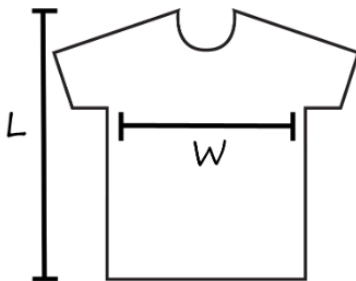

## CHILDREN T-SHIRT SIZE CHART & TEMPLATE

Size	3	5	7	9	11	13
Width (cm)	28	32	36	38	41	46
Length (cm)	36	43	46	48.5	53.5	58.5
Age	3-4	5-6	7-8	9-10	11-12	13-14
Download						

## ADULT FEMALE T-SHIRT SIZE CHART & TEMPLATE

Size	XS	S	M	L	XL	XXL
Chest Width (cm)	41.5	44	46.5	49.5	52.5	55.5
Length (cm)	56	57.5	60	62	64	66
Download						

## ADULT MALE T-SHIRT SIZE CHART & TEMPLATE

Size	XS	S	M	L	XL	XXL
Chest Width (cm)	43.5	46.5	49.5	52.5	56.5	60.5
Length (cm)	62	64	67	70	73	75
Download						

## CHILDREN DRESS SIZE CHART & TEMPLATE

Size	3	5	7	9	11	13
Width (cm)	28	30.5	33	34	35.5	41
Length (cm)	53	55.5	63	68	71	80
Age	3-4	5-6	7-8	9-10	11-12	13-14
Download						